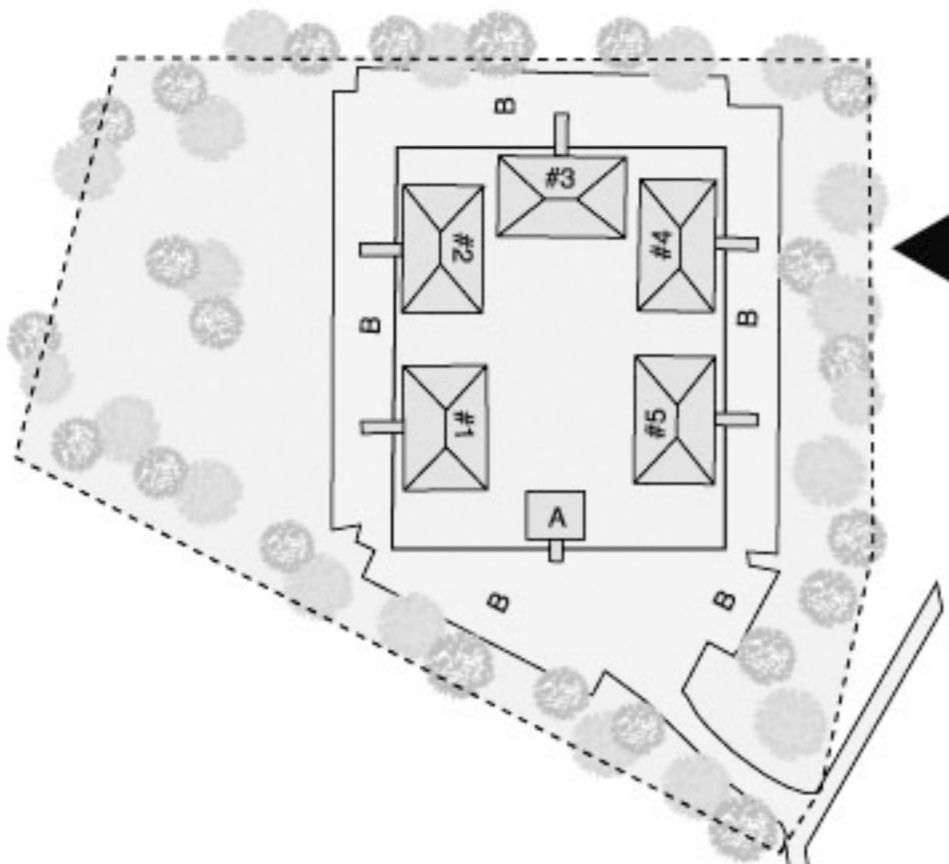

ALLEGANY COLLEGE OF MARYLAND

Cumberland Campus Map

◀ Willowbrook Woods Student Housing Complex

STUDENT HOUSING LEGEND

- 1 • 48 UNIT STUDENT HOUSING BUILDING
- 2 • 48 UNIT STUDENT HOUSING BUILDING
- 3 • 48 UNIT STUDENT HOUSING BUILDING
- 4 • 48 UNIT STUDENT HOUSING BUILDING
- 5 • 48 UNIT STUDENT HOUSING BUILDING
- A • CLUB HOUSE
- B • PARKING

Willowbrook Road

• THIS MAP NOT TO SCALE

Willowbrook Road
MAIN ENTRANCE

- | | | |
|--|----------------------|---------------------------------|
| A Automotive Technology | H Humanities | T Technologies |
| AD Advancement (Foundation, Public Relations) | LB Labyrinth | TR Transportation |
| CS Campus Store | L Library | TPC Turning Point Center |
| AH Allied Health | M Maintenance | WA Welding & Auto |
| C College Center | S Sciences | 1-8 Parking |
| CE Continuing Education (Information Center) | SG Storage | ♿ Handicap Parking |
| G Gymnasium | | |

Financial Aid, Admissions/Registration Offices are located in the College Center (C).
Ample parking is available, with reserved parking identified for the handicapped.