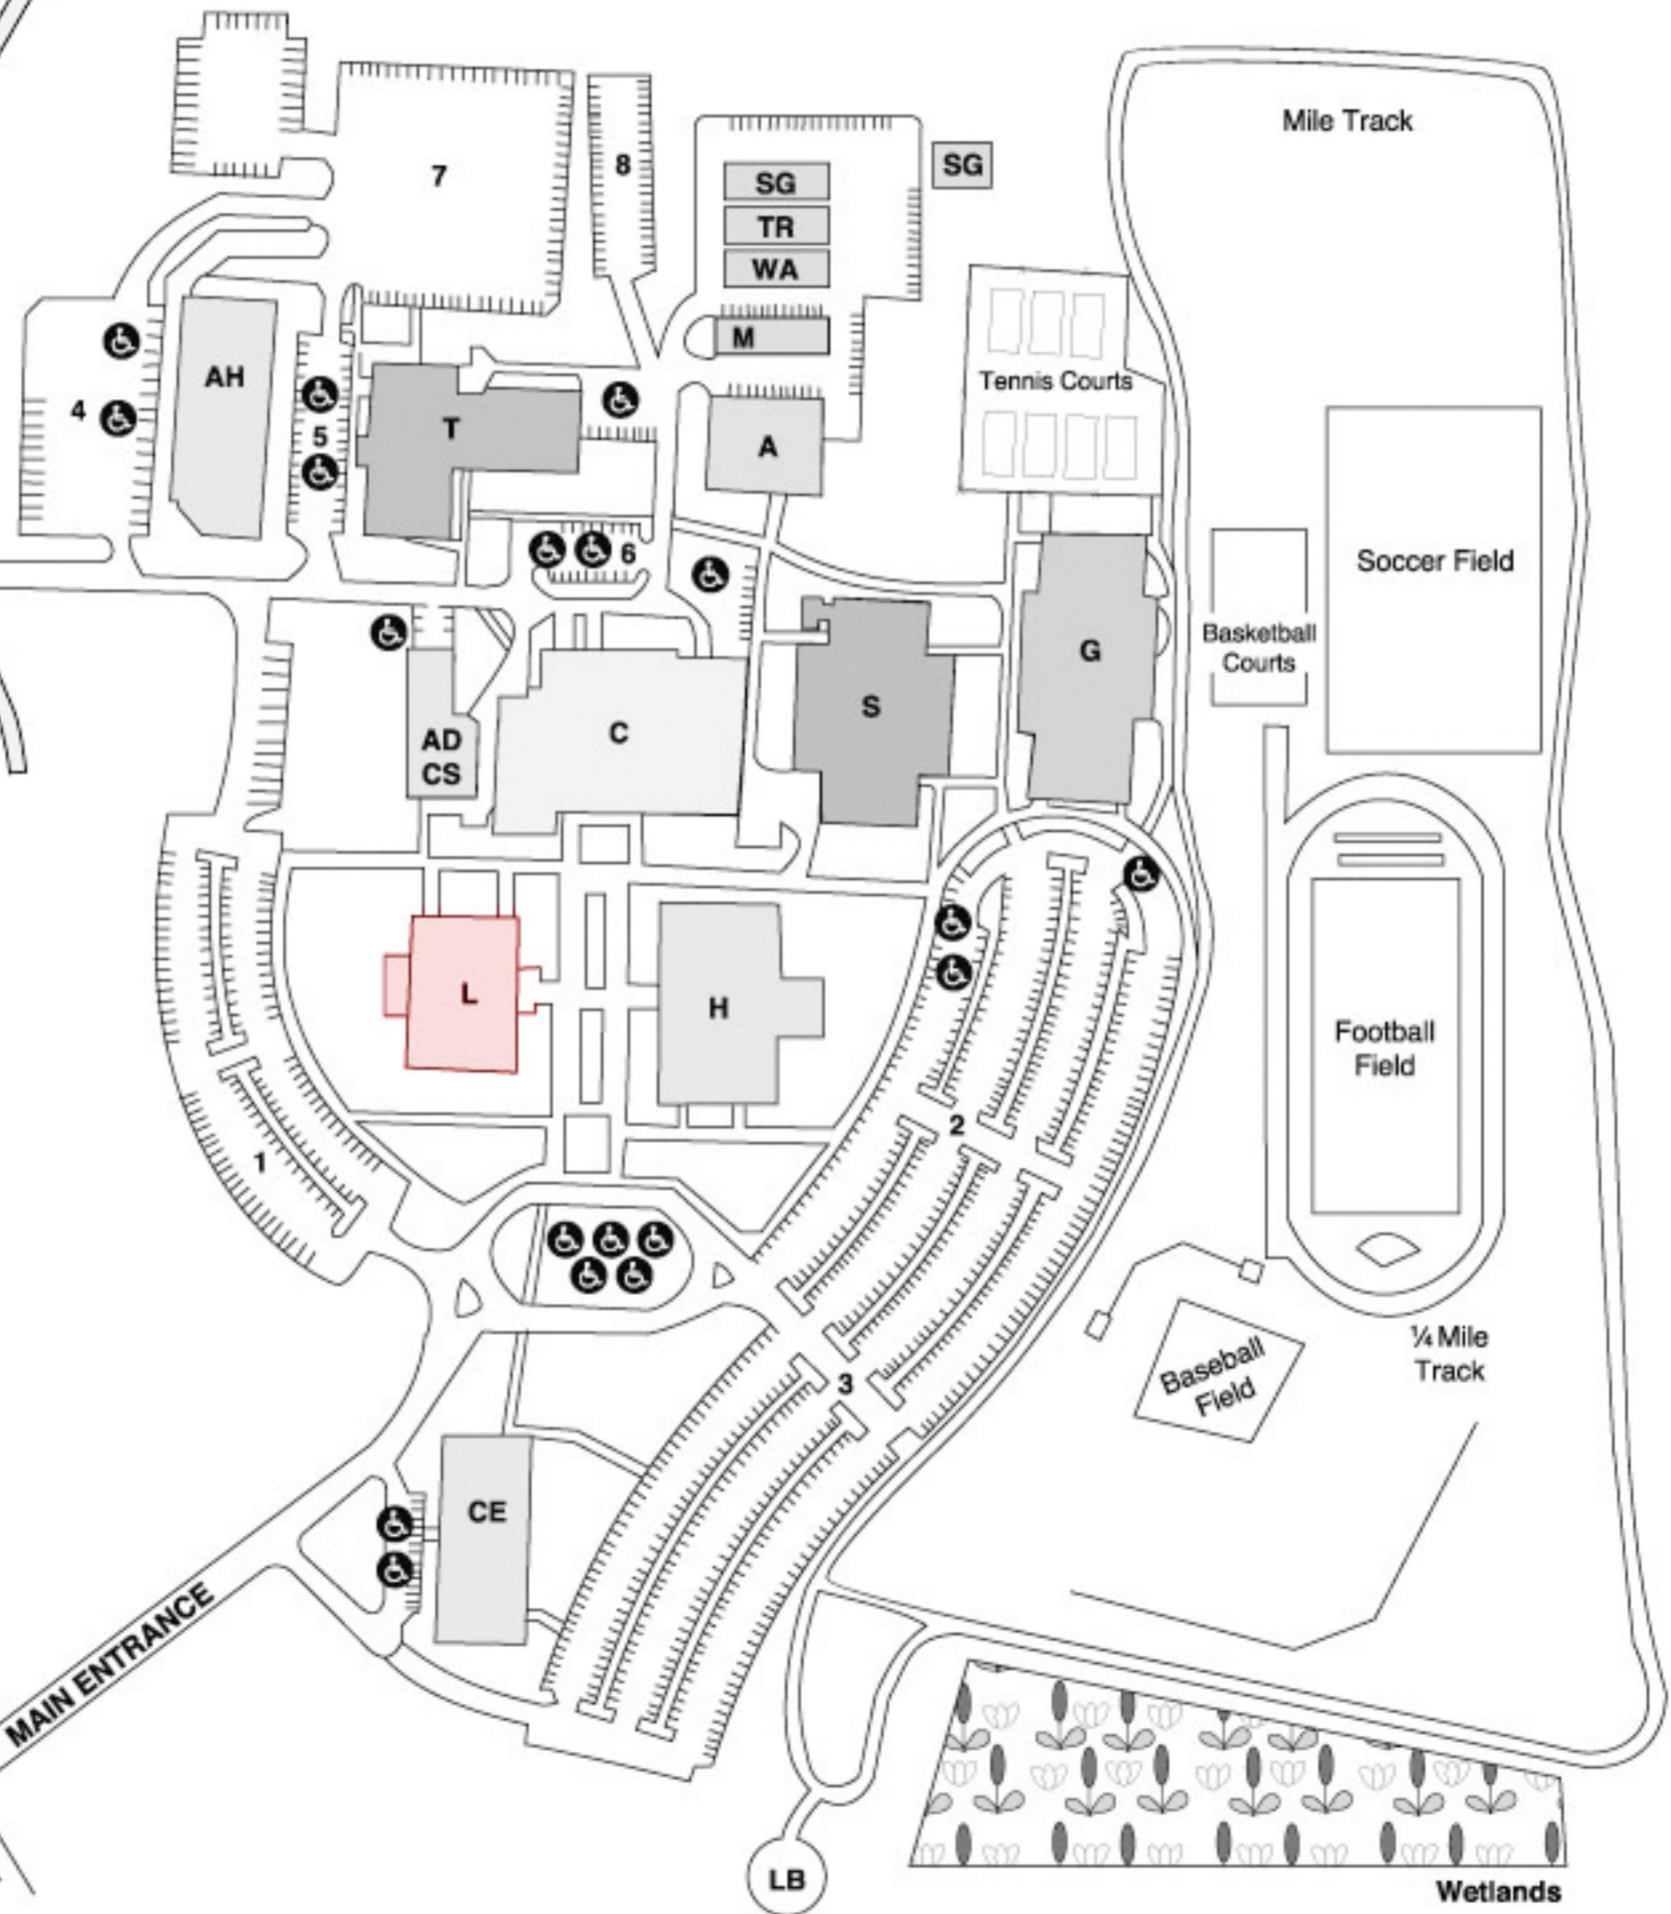

ALLEGANY COLLEGE OF MARYLAND

Cumberland Campus Map

◀ Willowbrook Woods Student Housing Complex

STUDENT HOUSING LEGEND

- 1 • 48 UNIT STUDENT HOUSING BUILDING
- 2 • 48 UNIT STUDENT HOUSING BUILDING
- 3 • 48 UNIT STUDENT HOUSING BUILDING
- 4 • 48 UNIT STUDENT HOUSING BUILDING
- 5 • 48 UNIT STUDENT HOUSING BUILDING
- A • CLUB HOUSE
- B • PARKING

Willowbrook Road

• THIS MAP NOT TO SCALE

Willowbrook Road
MAIN ENTRANCE

- | | | |
|--|----------------------|---------------------------------|
| A Automotive Technology | H Humanities | T Technologies |
| AD Advancement (Foundation, Public Relations) | LB Labyrinth | TR Transportation |
| CS Campus Store | L Library | TPC Turning Point Center |
| AH Allied Health | M Maintenance | WA Welding & Auto |
| C College Center | S Sciences | 1-8 Parking |
| CE Continuing Education (Information Center) | SG Storage | ♿ Handicap Parking |
| G Gymnasium | | |

Financial Aid, Admissions/Registration Offices are located in the College Center (C).
Ample parking is available, with reserved parking identified for the handicapped.